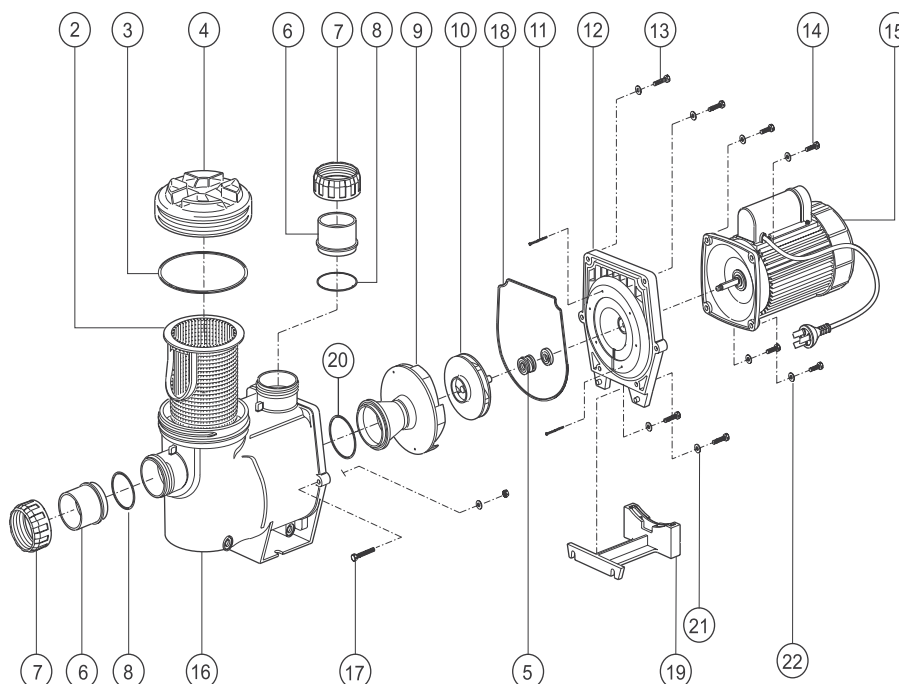

E-SERIES PUMPS (ECO)

Key	Description	Product Code	Qty Required
2	FILTER BASKET - TX/CX/E/ CTX PUMPS	40065	1
3	O RING - PUMP LID (INTERNAL SCREW)	70006	1
4	PUMP LID (INTERNAL SCREW) TX/CX/E PUMP	40085	1
5	MECHANICAL SEAL - BX/TX/CX/E/CTX	75508	1
6	TAIL UNION - 50MM ABS	950920	2
	TAIL UNION 50MM-40MM REDUCER	950918	2
7	LOCK NUT UNION - 50MM	950919	2
8	O RING - 50MM UNION	70003	2
9	DIFFUSER - SMALL - BX/CTX/E/P300	40071	1
10	IMPELLER - E 140 PUMP	40060L	1
	IMPELLER - E 170 PUMP	40060M	1
	IMPELLER - E230 PUMP	40060K	1
	IMPELLER - E290 PUMP	40060Z	1
11	BOLT - PAN HEAD 6g X 35 S/TAP S/STEEL	40165	2
12	SEAL PLATE - BEIGE	40090	1
	SEAL PLATE - (BLACK) - P300	40091	1
13	BOLT - M8 X 30 IND HEX SEMS S/STEEL	40150	4
14	BOLT - M10 X 25 G304 SOCKET HEAD	40155	4
15	MOTOR - 750W - MINI BEIGE - FASCO	71312	1
	MOTOR - 750W - MINI BEIGE - FASCO	71312	1
	MOTOR - 750W - MINI BEIGE - FASCO	71312	1
	MOTOR - 750W - MINI BEIGE - FASCO	71312	1
16	VOLUTE - TX/CX/ E PUMP - H & L POT	40076	1
17	BOLT - M8 X 55 IND HEX SEMS S/STEEL	40160	2
18	SQUARE O RING (SEAL PLATE) EPDM	70004	1
19	MOTOR FOOT - BEIGE	40050	1
	MOTOR FOOT - BLACK	40051	1
20	O RING - TAIL UNION 65MM - BX/FX/CTX	78104	1
21 & 22	WASHER M8 S/STEEL	40180	6
	Check Valve Assembly - All Pumps	40300	1

Rainbow Pool Products
 PO Box 2388, Mansfield Qld 4122
 Telephone STD 61-7-3849 5385
 Facsimile STD 61-7-3849 5384
 Email: info@rainbowpoolproducts.com.au
 Web: www.rainbowpoolproducts.com.au

POOL PRODUCTS
 Quality Pool & Spa Products